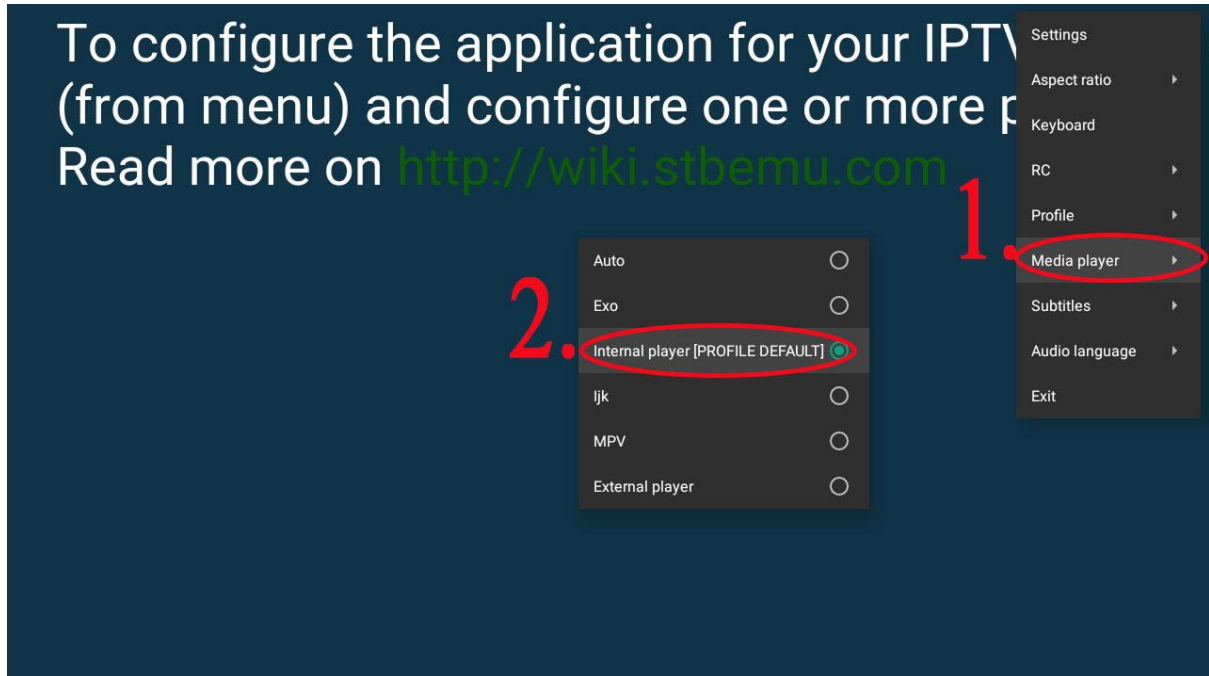

How to Fix small screen in OPENBOX VX STBemu pro

If you are experiencing smaller screen on some channels please follow the steps below to maximise the size to fit the screen.

- On STBemu screen press **Menu** (☰). Go to **Media Player** then press OK on **Internal Player**